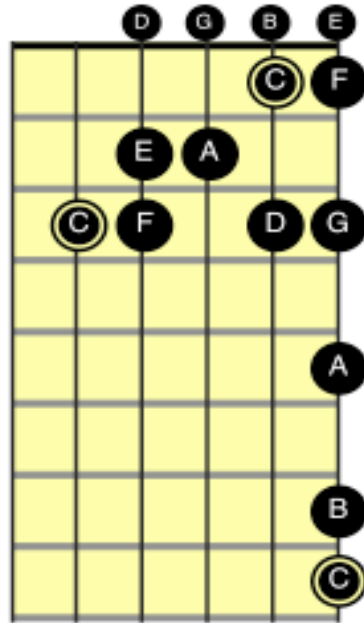

C Major Scale-C Shape

1 V

3 0 2 3 0 2 0 1 3 0 1 3 1 3 4 3

TAB 3 0 2 3 0 2 0 1 3 0 1 3 5 7 8 7

This system shows the first part of the C major scale in C shape. The top staff is in 4/4 time, starting with a first finger (1) on the first string. The bottom staff is a guitar tablature with fret numbers corresponding to the notes on each string.

1 C

1 3 1 0 3 1 0 2 0 3 2 0 3 (C Shape)

5 3 1 0 3 1 0 2 0 3 2 0 3

This system shows the second part of the C major scale in C shape, ending with a C chord. The top staff is in 4/4 time, starting with a first finger (1) on the first string. The bottom staff is a guitar tablature with fret numbers corresponding to the notes on each string.