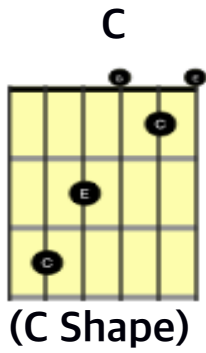

C Major Scale-C Shape

1 V

3 0 2 3 0 2 0 1 3 0 1 3 1 3 4 3

TAB 3 0 2 3 0 2 0 1 3 0 1 3 5 7 8 7

This system shows the first part of the C major scale in C shape. The top staff is in 4/4 time, starting with a first finger (1) on the first string. The bottom staff is a guitar tablature with fret numbers corresponding to the notes on each string.

1 C

1 3 1 0 3 1 0 2 0 3 2 0 3 (C Shape)

5 3 1 0 3 1 0 2 0 3 2 0 3

This system shows the second part of the C major scale in C shape, ending with a C chord. The top staff is in 4/4 time, starting with a first finger (1) on the first string. The bottom staff is a guitar tablature with fret numbers corresponding to the notes on each string.